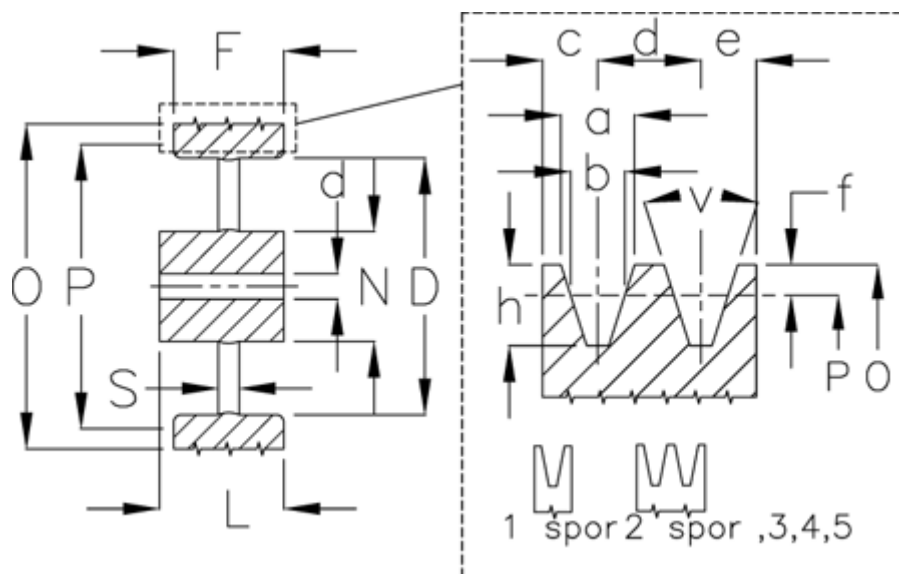

Article number: 60410263002

Description: V-belt pulley, no bore C 630/2

Measures

D	= 573	S	= 24
d	= 25	Type	= C
F	= 59.5		
L	= 70		
N	= 114		
Number of ribs	= 2		
O	= 639.6		
P	= 630		